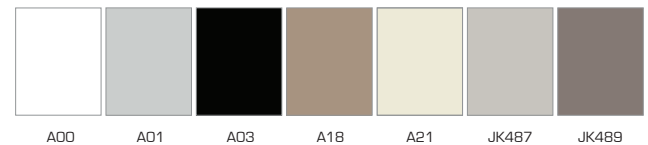

Specifications

Pleated Blind Rail Chart

Rail colours can be specified when ordering to compliment any pleated blind. If no rail colour is specified, Verosol will supply pleated rails in a coordinating colour.

Note:

Motorised commercial pleated blind rails are available in a limited colour range.

Mono control pleated blind head rail is only available in a clear anodised finish. Custom colours can be supplied as an option.

Detailed information about motorised and mono control pleated blinds can be found online at verosol.com.au or in the Verosol Price List.

Coordination Chart