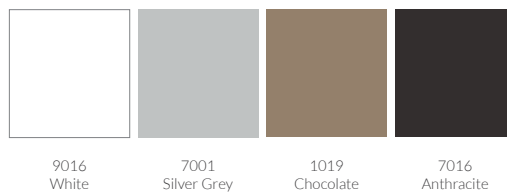

Specification Information

Connector