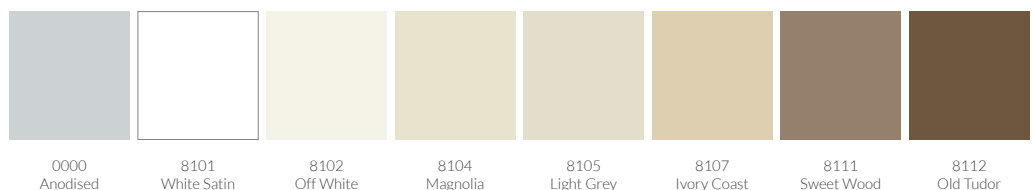

Pleated Blind Colour Coordination

Features

Verosol's **Pleated Blinds** are available in a wide range of colours and fabric densities. The head and base rails can either be colour coordinated with the fabric or clear anodised to compliment contemporary interiors.

Notes

Motorised commercial pleated blind rails are available in a limited colour range. Mono control pleated blind rail is only available in a clear anodised finish. Custom colours can be supplied as an option. Indent fabrics will be supplied with clear anodised finished rails and grey cords and connectors unless otherwise specified.

Further Information

To find out more information phone Verosol Customer Care on 1800 721 404 or visit www.verosol.com.au

Specification Information

Connector

Cord

Profile