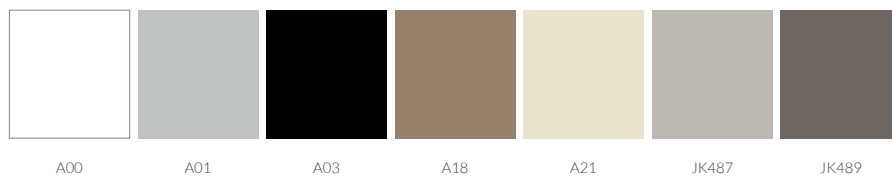

Pleated Blind Colour Coordination

Features

Verosol's **Pleated Blinds** are available in a wide range of colours and fabric densities. The head and base rails can either be colour coordinated with the fabric or clear anodised to compliment contemporary interiors.

Notes

Motorised commercial pleated blind rails are available in a limited colour range. Mono control pleated blind rail is only available in a clear anodised finish. Custom colours can be supplied as an option. Indent fabrics will be supplied with clear anodised finished rails and grey cords and connectors unless otherwise specified.

Further Information

To find out more information phone Verosol Customer Care on 1800 721 404 or visit www.verosol.com.au

Specification Information

Connector

Cord

Profile