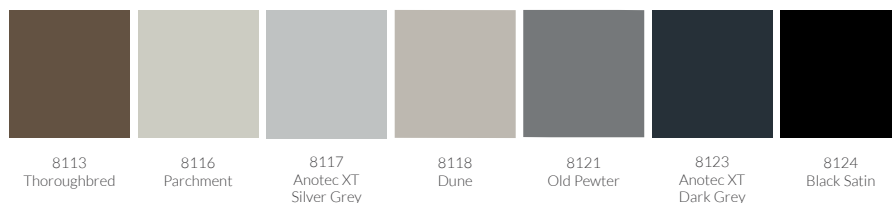

Pleated Blind Colour Coordination

Features

Verosol's **Pleated Blinds** are available in a wide range of colours and fabric densities. The head and base rails can either be colour coordinated with the fabric or clear anodised to compliment contemporary interiors.

Notes

Motorised commercial pleated blind rails are available in a limited colour range. Mono control pleated blind rail is only available in a clear anodised finish. Custom colours can be supplied as an option. Indent fabrics will be supplied with clear anodised finished rails and grey cords and connectors unless otherwise specified.

Further Information

To find out more information phone Verosol Customer Care on 1800 721 404 or visit www.verosol.com.au

Specification Information

Connector

Cord

Profile