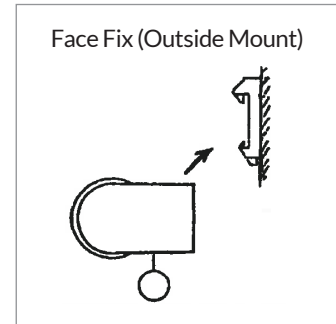

R207.0 | R207.1 | R207.2 Mode Roller Blinds - Chain / Autostop / One Touch

Product and Bracket Installation Guide

Available Sizes:

Type of Installation:

R207.0 Mode Roller Blind - Chain Operation				
Width [w]		Drop [d]		Maximum Area
Minimum	Maximum	Minimum	Maximum	
600mm	2700mm	500mm	3000mm	8m ²

R207.1 Mode Roller Blind - Spring with Autostop				
Width [w]		Drop [d]		Maximum Area
Minimum	Maximum	Minimum	Maximum	
600mm	2200mm	500mm	3000mm	6m ²

R207.1 Mode Roller Blind - Spring with Autostop				
Width [w]		Drop [d]		Maximum Area
Minimum	Maximum	Minimum	Maximum	
600mm	2200mm	500mm	3000mm	6m ²