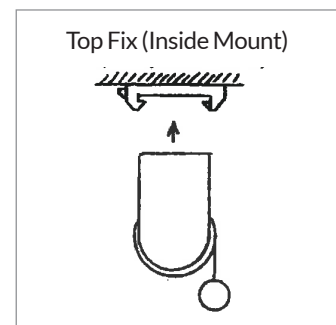

R207.0 | R207.1 | R207.2 Mode Roller Blinds - Chain / Autostop / One Touch

Product and Bracket Installation Guide

Available Sizes:

Type of Installation:

R207.0 Mode Roller Blind - Chain Operation				
Width [w]		Drop [d]		Maximum Area
Minimum	Maximum	Minimum	Maximum	
600mm	2700mm	500mm	3000mm	8m ²

R207.1 Mode Roller Blind - Spring with Autostop				
Width [w]		Drop [d]		Maximum Area
Minimum	Maximum	Minimum	Maximum	
600mm	2200mm	500mm	3000mm	6m ²

R207.1 Mode Roller Blind - Spring with Autostop				
Width [w]		Drop [d]		Maximum Area
Minimum	Maximum	Minimum	Maximum	
600mm	2200mm	500mm	3000mm	6m ²