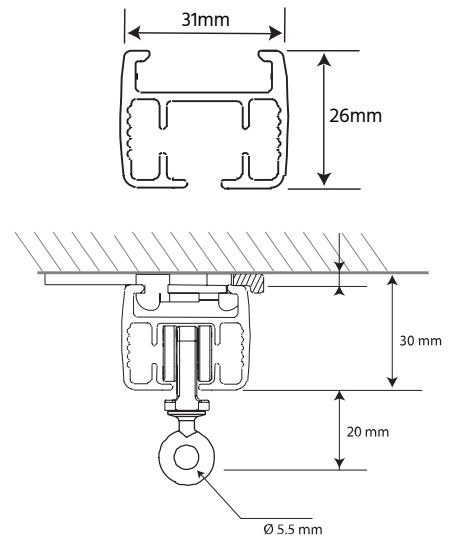

To find out more information phone Verosol Customer Care on 1800 011 176 or visit www.verosol.com.au

Technical Information

Product Code	C201.6					
Product Name	Glydea™ ULTRA Motorised Curtain Track					
Motor Type	RTS*		DCT*		WT	
	35e	60e	35e	60e	35e	60e
Nominal Torque [nm]	0.6	1	0.6	1	0.6	1
Adjustable Linnear Speed [cm/s]	20cm/s 17.5cm/s 15cm/s (default) 12.5cm/s 7.5cm/s (silent mode)					
Sound Level [dBA]	45.2 43.4 39.7 37.2 29.8 dBA					
Voltage	230V / 50Hz					
Supply	AC					
Maximum Current	0.4A					
Adjustable Limits	Yes	Yes	Yes	Yes	Yes	Yes
Limit Switch Type	Electronic					
Curtain Maximum Weight	35kg	60kg	35kg	60kg	35kg	60kg
Maximum Track Width [Mtr]	10mtrs	12mtrs	10mtrs	12mtrs	10mtrs	12mtrs
Control Method	RTS		Dry Contact via RJ12 Socket		AC Switch	
Radio Frequency [MHz]	433.42	433.42				
Thermal Time	2.5 minutes					
Index Protection Rating	IP30					
Electrical Insulation	Class I					
Temperature Working Range	0° C to +60° C					
Motor Length L1	348mm					

Glydea™ ULTRA Motorised Curtain Track

Motorised Curtain Track System

Glydea ULTRA Motor

Glydea ULTRA Curtain Track

Glydea ULTRA Dimensions - SINGLE Track

Glydea ULTRA Dimensions - DOUBLE Track