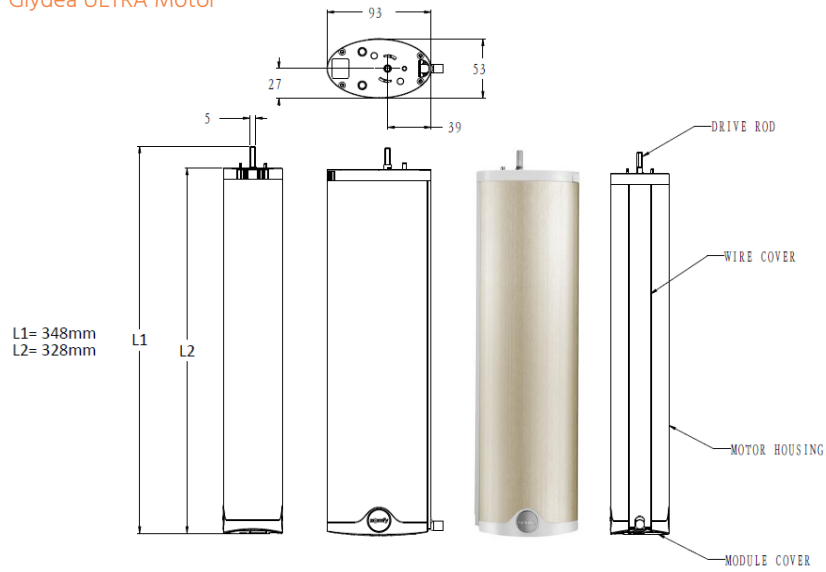

To find out more information phone Verosol Customer Care on 1800 011 176 or visit www.verosol.com.au

Technical Information

Product Code	C201.6					
Product Name	Glydea™ ULTRA Motorised Curtain Track					
Motor Type	RTS*		DCT*		WT	
	35e	60e	35e	60e	35e	60e
Nominal Torque [nm]	0.6	1	0.6	1	0.6	1
Adjustable Linnear Speed [cm/s]	20cm/s 17.5cm/s 15cm/s (default) 12.5cm/s 7.5cm/s (silent mode)					
Sound Level [dBA]	45.2 43.4 39.7 37.2 29.8 dBA					
Voltage	230V / 50Hz					
Supply	AC					
Maximum Current	0.4A					
Adjustable Limits	Yes	Yes	Yes	Yes	Yes	Yes
Limit Switch Type	Electronic					
Curtain Maximum Weight	35kg	60kg	35kg	60kg	35kg	60kg
Maximum Track Width [Mtr]	10mtrs	12mtrs	10mtrs	12mtrs	10mtrs	12mtrs
Control Method	RTS		Dry Contact via RJ12 Socket		AC Switch	
Radio Frequency [MHz]	433.42	433.42				
Thermal Time	2.5 minutes					
Index Protection Rating	IP30					
Electrical Insulation	Class I					
Temperature Working Range	0° C to +60° C					
Motor Length L1	348mm					

Glydea™ ULTRA Motorised Curtain Track

Motorised Curtain Track System

Glydea ULTRA Motor

Glydea ULTRA Curtain Track

Glydea ULTRA Dimensions - SINGLE Track

Glydea ULTRA Dimensions - DOUBLE Track