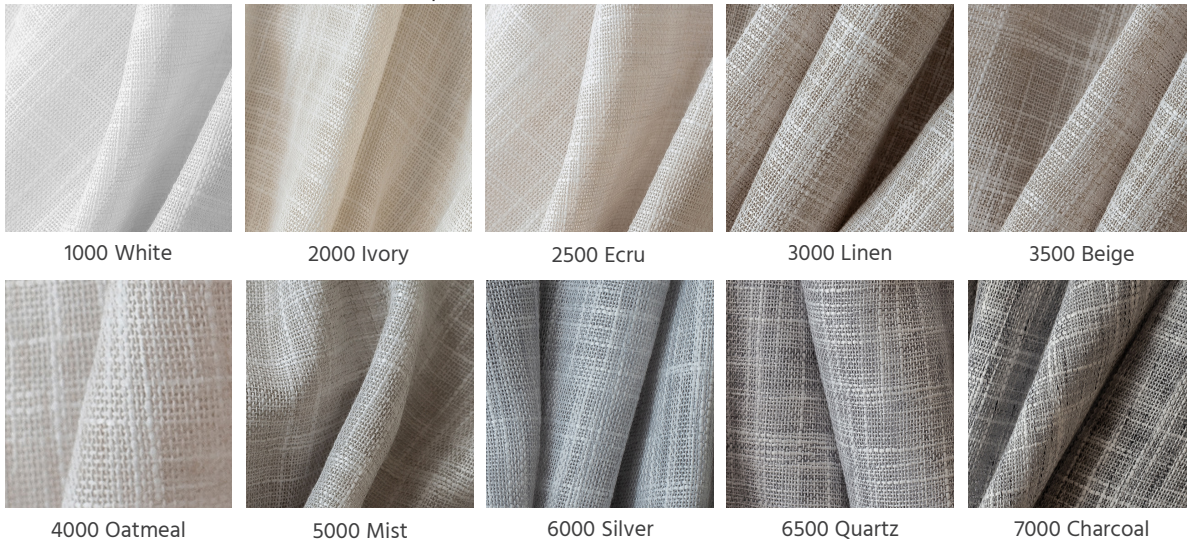

469 Serenity

Sheer Curtain Fabric [3300mm Wide - Continuous]

Everyday Living

Flame Retardant

Curtains

Decorative woven sheer curtain fabric

Features

- Part of the Verosol Everyday Living Collection - Drapery fabrics developed to the highest quality standards
- Serenity provides excellent view through and is available in selection of 10 contemporary colours with weighted base
- Woven from 100% Polyester ensures soft drapability and easy care
- Serenity curtain fabrics are flame retardant making them ideal for both residential and commercial applications
- Coordinated with Everyday Living dimout and blockout allows design freedom throughout the entire range

For more information visit verosol.com.au or call 1800 721 404

469 Serenity

Sheer Curtain Fabric

Fabric Density	Sheer	Weighted Hem		
Composition	100% Polyester PVC Free	Formaldehyde Free	Halogen Free	Phthalate Free
Weight	260gsm			
Width	3300mm	Continuous		
Drapery	Compliant to AS2663.1-1997 -	Category 3 - High Performance	Care Code	4
Colour Fastness	Light	[ISO 105-B02] >6		
	Dry Cleaning	[ISO 105-D01:1993] Colour change: 5 Staining solvent: 5	Dimensional Change due to Hanging [AS2663.1.B-1997]	Dimensional Change % Warp: 0.0 Weft: 0.0
	Rubbing	[ISO 105-X12:1993] Dry: 5 Wet: 5		
	Washing	[ISO 105-C06:1994, B1S] Colour change: 5 Staining multifibre: 5	Dimensional Change due to Laundering [ISO 6330.7BA]	Dimensional Change % Warp: -0.5 Weft: -0.2
Flame Retardancy [AS 1530.2-1993]	Flammability Index	4	Range [0-100]	
Certification	ISO 9001:2000			
Suitable Products	Curtains			

Colour Range

1000 White

2000 Ivory

2500 Ecru

3000 Linen

3500 Beige

4000 Oatmeal

5000 Mist