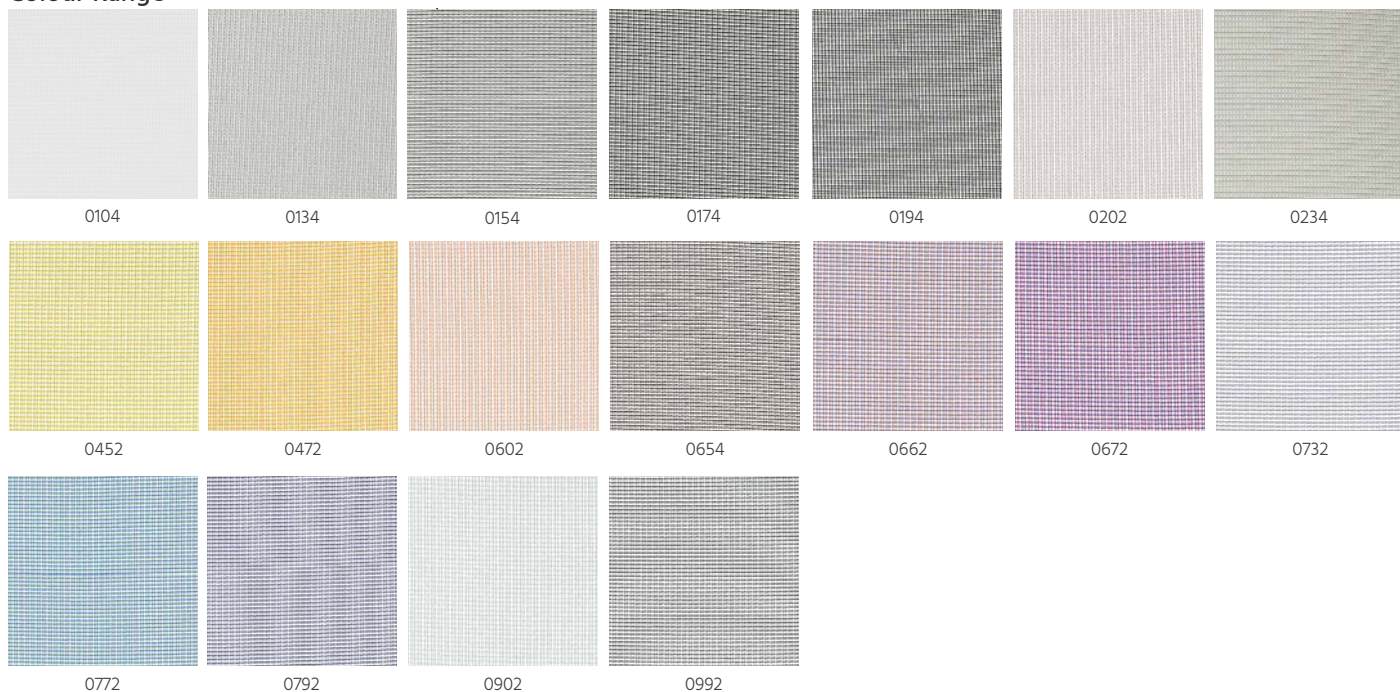

Zulu 2

Sheer Curtain Fabric

Fabric Density	Sheer	Weighted Hem - NO		
Composition	100% Trevira CS	Formaldehyde free	Formaldehyde free	
Weight	300g/lin mtr			
Width	3000mm	Continuous	Nominal roll size	35 lineal metres
Pattern	Solid			
Yarn type	Filament			
Binding	Leno			
Colour Fastness	Light [ISO 105-B02] 7			
Possible Shrinkage	1%			
Flame Retardancy [AS/NZS 1530.3-1999]	Ignitability Index	0	Range [0-20]	
	Spread of flame Index	0	Range [0-10]	
	Heat evolved Index	0-1	Range [0-10]	
	Smoke developed Index	0	Range [0-10]	
[International Standards]	BS 5867 Part 2 Type B	DIN 4102 B1 | NF P 92 507 M1	EN 13 773 class 1 | UNI 9177 Class 1	IMO FTP Code 2010:Part 7
Certification	Greenguard	EPD to EN15804	HPD 2.1	REACH
Aiflow Resistance [EN 29053]	Airflow Resistance of $R_s = 3 \text{ Pa s/m}$			
Designer	Giulio Ridolfo			
Manufactured in	Netherlands			
Cleaning				
Suitable Products	Curtains			

Colour Range

Care: