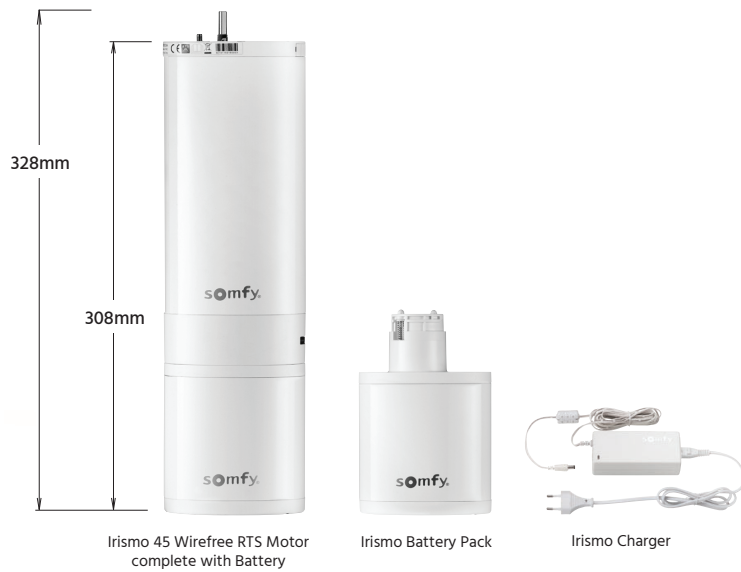

Glydea™ IRISMO Motorised Curtain Track

Battery Operated Motorised Curtain Track System

Glydea IRISMO Battery Motor