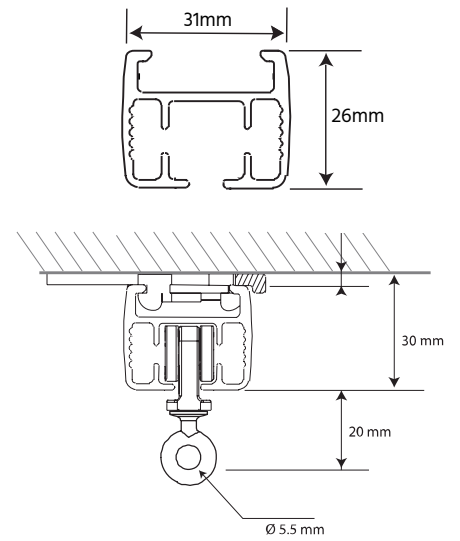

Glydea Curtain Track