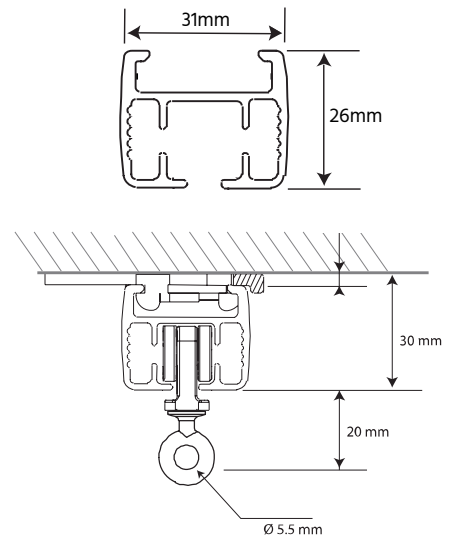

To find out more information phone Verosol Customer Care on 1800 011 176 or visit www.verosol.com.au

Technical Information

Product Code	C201.6			
Product Name	Glydea™ ULTRA Motorised Curtain Track			
Motor Type	RTS*		WT	
	35e	60e	35e	60e
Nominal Torque [nm]	0.6	1	0.6	1
Adjustable Linnear Speed [cm/s]	20cm/s 17.5cm/s 15cm/s (default) 12.5cm/s 7.5cm/s (silent mode)			
Sound Level [dBA]	45.2 43.4 39.7 37.2 29.8 dBA			
Voltage	230V / 50Hz			
Supply	AC			
Maximum Current	0.4A			
Adjustable Limits	Yes	Yes	Yes	Yes
Limit Switch Type	Electronic			
Curtain Maximum Weight	35kg	60kg	35kg	60kg
Maximum Track Width [Mtr]	10mtrs	12mtrs	10mtrs	12mtrs
Control Method	RTS		AC Switch	
Radio Frequency [MHz]	433.42	433.42		
Thermal Time	2.5 minutes			
Index Protection Rating	IP30			
Electrical Insulation	Class I			
Temperature Working Range	0° C to +60° C			
Motor Length L1	348mm			

Turn over for Motor & Track Drawings & Information

Glydea™ ULTRA Motorised Curtain Track

Motorised Curtain Track System

Glydea ULTRA Motor

Glydea ULTRA Curtain Track

Glydea ULTRA Dimensions - SINGLE Track

Glydea ULTRA Dimensions - DOUBLE Track