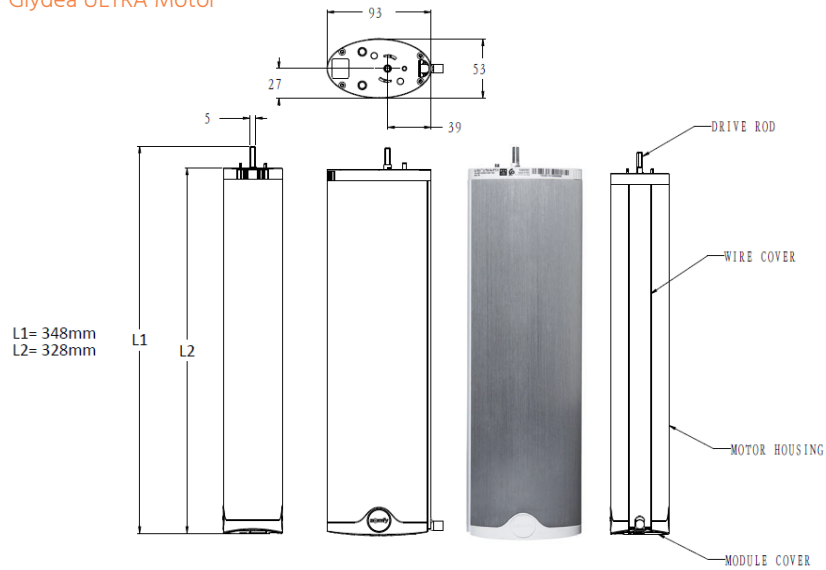

To find out more information phone Verosol Customer Care on 1800 011 176 or visit www.verosol.com.au

Technical Information

Product Code	C201.6			
Product Name	Glydea™ ULTRA Motorised Curtain Track			
Motor Type	RTS*		WT	
	35e	60e	35e	60e
Nominal Torque [nm]	0.6	1	0.6	1
Adjustable Linnear Speed [cm/s]	20cm/s 17.5cm/s 15cm/s (default) 12.5cm/s 7.5cm/s (silent mode)			
Sound Level [dBA]	45.2 43.4 39.7 37.2 29.8 dBA			
Voltage	230V / 50Hz			
Supply	AC			
Maximum Current	0.4A			
Adjustable Limits	Yes	Yes	Yes	Yes
Limit Switch Type	Electronic			
Curtain Maximum Weight	35kg	60kg	35kg	60kg
Maximum Track Width [Mtr]	10mtrs	12mtrs	10mtrs	12mtrs
Control Method	RTS		AC Switch	
Radio Frequency [MHz]	433.42	433.42		
Thermal Time	2.5 minutes			
Index Protection Rating	IP30			
Electrical Insulation	Class I			
Temperature Working Range	0° C to +60° C			
Motor Length L1	348mm			

Turn over for Motor & Track Drawings & Information

Glydea™ ULTRA Motorised Curtain Track

Motorised Curtain Track System

Glydea ULTRA Motor

Glydea ULTRA Curtain Track

Glydea ULTRA Dimensions - SINGLE Track

Glydea ULTRA Dimensions - DOUBLE Track